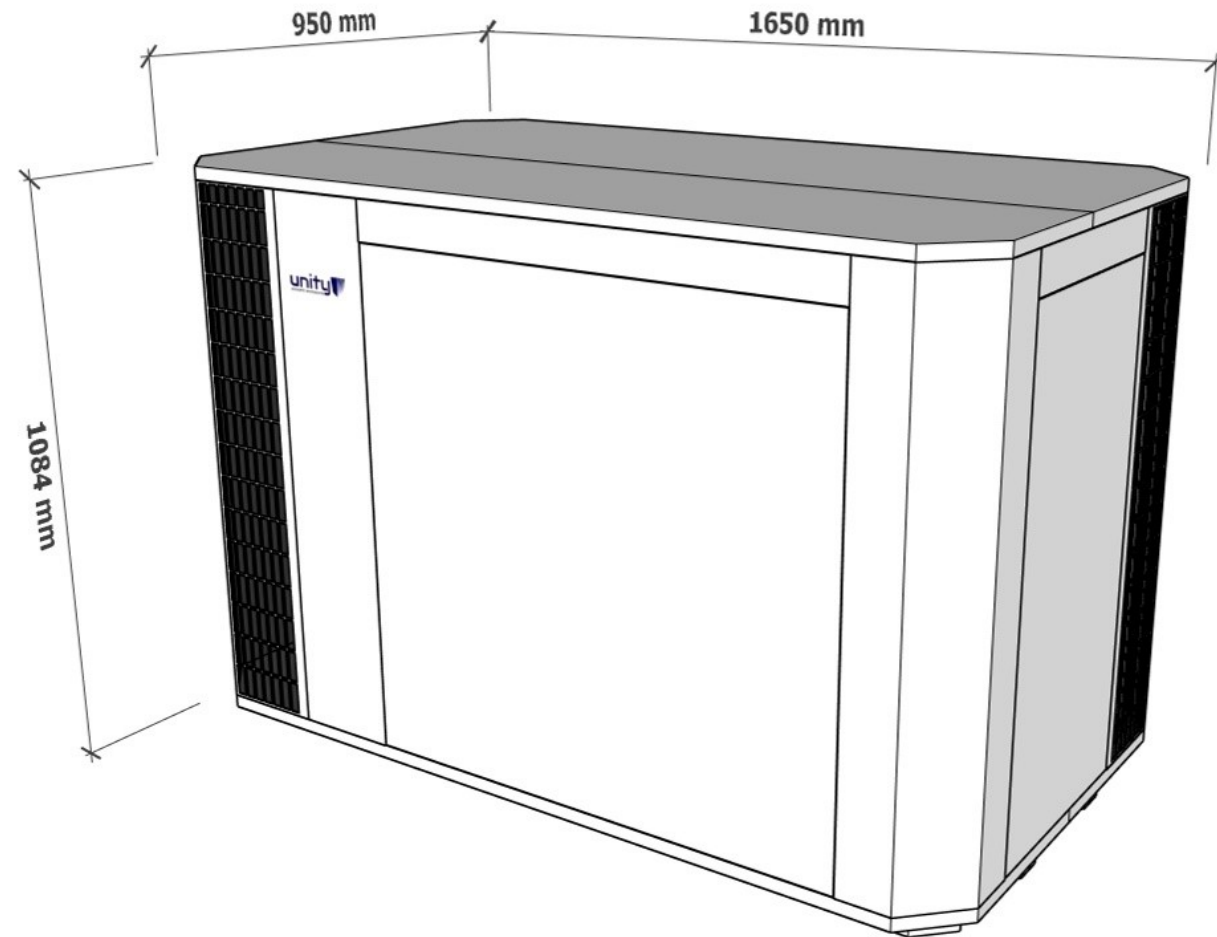

Environ Group Ltd

EG-Unity

25dB(A) Noise reduction provided through proprietary enclosure system

Includes Full Frame Arrangement with AV Mounts, Condensate Drain Tray and Lockable Access Panels

ASHP Ventilation provided through separated panels—galvanised finish or powder coated

Handed configuration