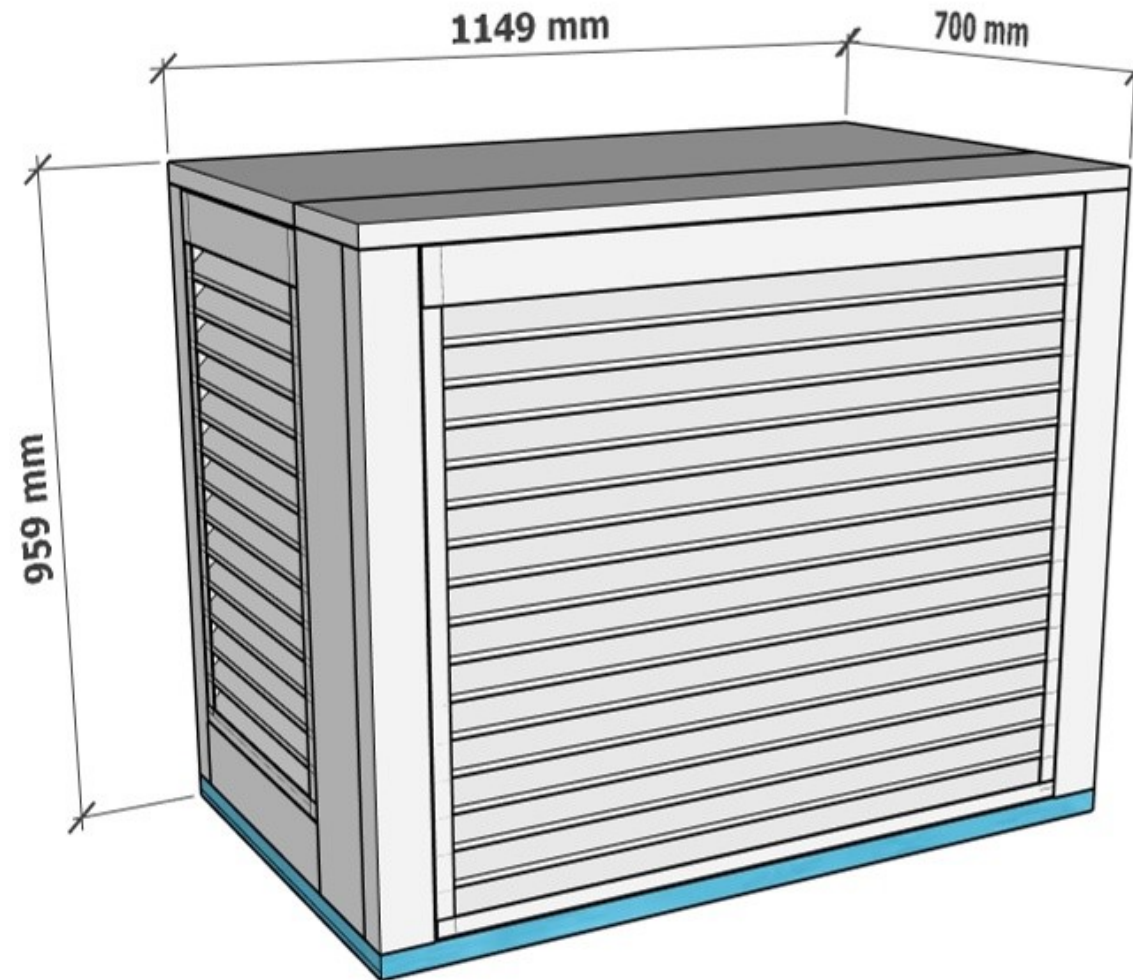

Includes Full Frame Arrangement with AV Mounts, Condensate Drain Tray and Lockable Access Panels

ASHP Ventilation provided through separated panels—open mesh to the sides and louvre panel to the front —galvanised finish or powder coated