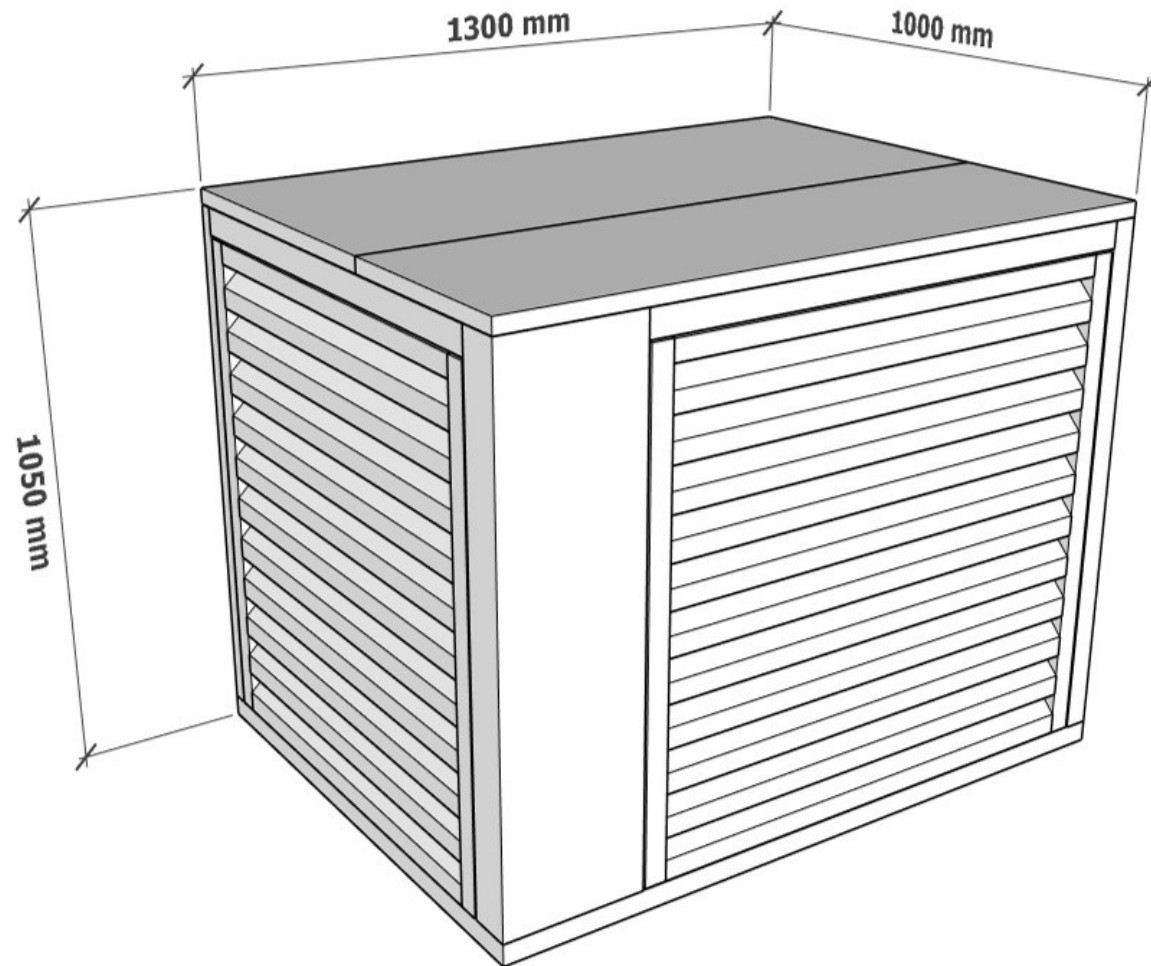

Includes Full Frame Arrangement with AV Mounts, Condensate Drain Tray and Lockable Access Panels

ASHP Ventilation provided through separated panels—open mesh to the sides and louvre panel to the front —galvanised finish or powder coated

Environ Group Ltd

EG-Sound Cover

6-8dB(A) Noise reduction provided the louvre panels

Includes Full Frame Arrangement with AV Mounts, Condensate Drain Tray and Lockable Access Panels

ASHP Ventilation provided through separated panels—galvanised finish or powder coated