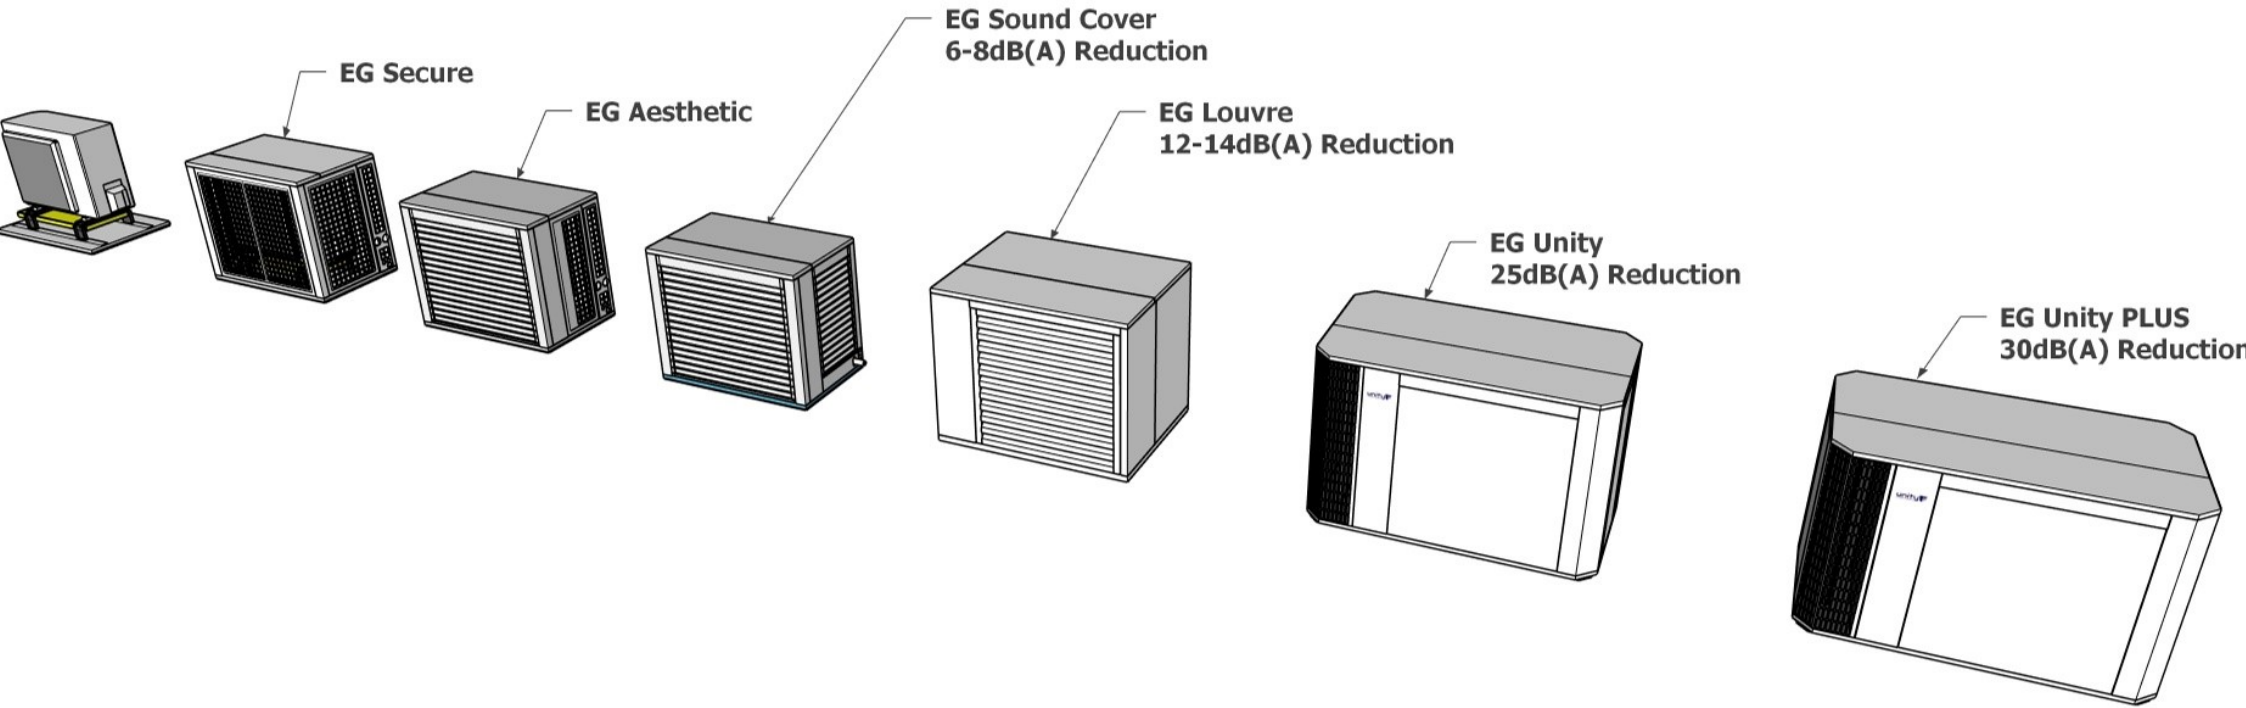

Acoustic Enclosure / Housing Range

Environ Group Ltd

EG-Secure

Basic Security Cage to protect the ASHP Plant

Includes Full Frame Arrangement with AV Mounts, Condensate Drain Tray and Lockable Access Panels

ASHP Ventilation provided through perforated panels—alternative hole profiles available—galvanised finish or powder coated

Environ Group Ltd

EG-Aesthetic

Enhanced Security type cage to protect the ASHP Plant

Includes Full Frame Arrangement with AV Mounts, Condensate Drain Tray and Lockable Access Panels

ASHP Ventilation provided through separated panels—open mesh to the sides and louvre panel to the front —galvanised finish or powder coated

Environ Group Ltd

EG-Sound Cover

6-8dB(A) Noise reduction provided the louvre panels

Includes Full Frame Arrangement with AV Mounts, Condensate Drain Tray and Lockable Access Panels

ASHP Ventilation provided through separated panels—galvanised finish or powder coated