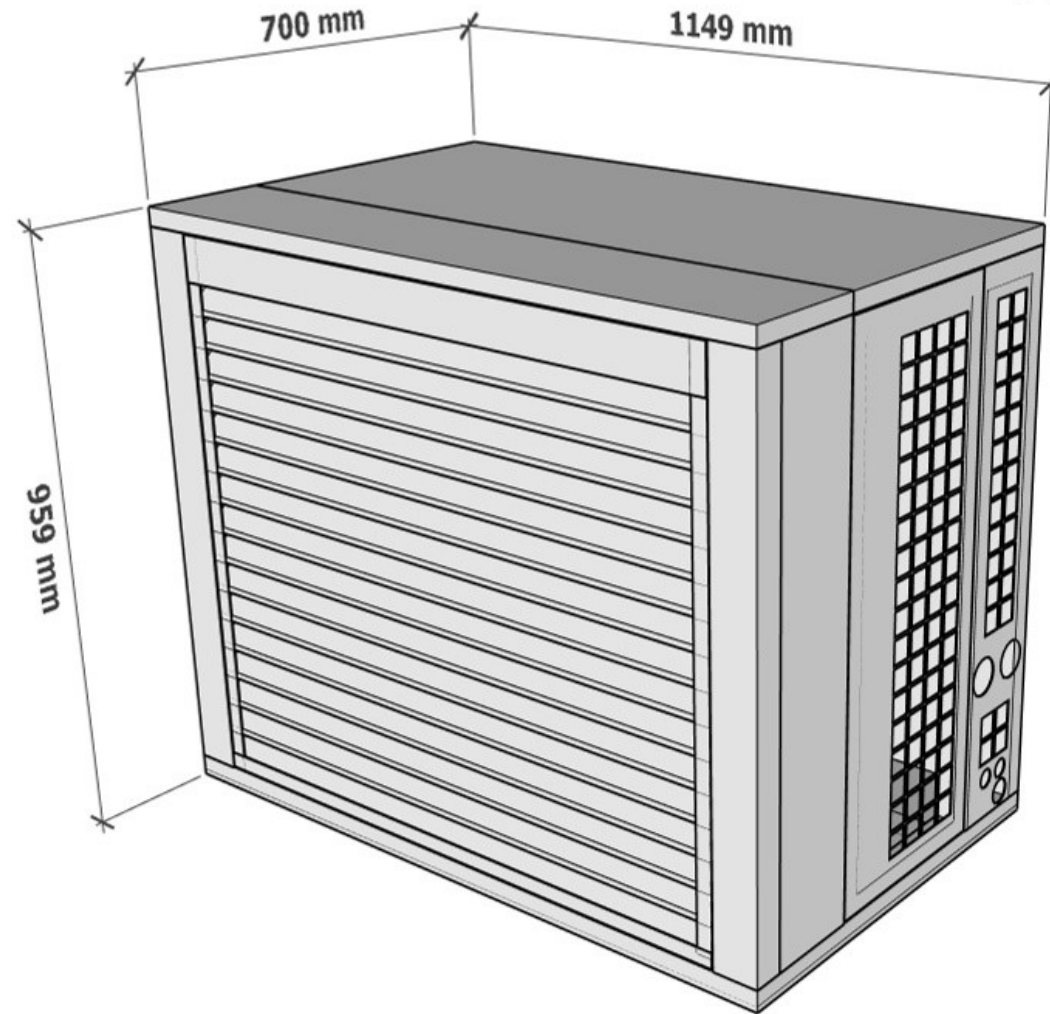

Environ Group Ltd

EG-Aesthetic

Enhanced Security type cage to protect the ASHP Plant

Includes Full Frame Arrangement with AV Mounts, Condensate Drain Tray and Lockable Access Panels

ASHP Ventilation provided through separated panels—open mesh to the sides and louvre panel to the front —galvanised finish or powder coated