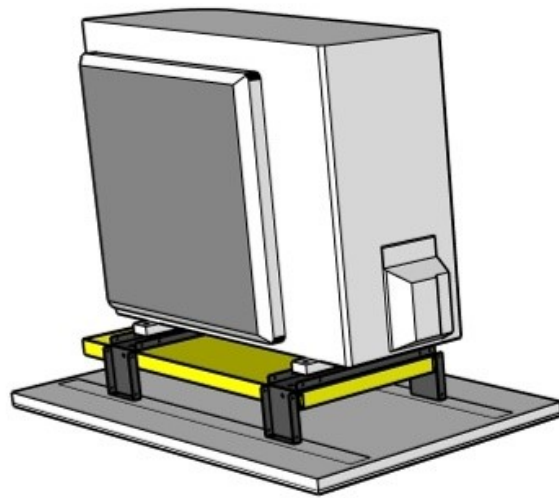

Acoustic Enclosure / Housing Range

Environ Group Ltd

EG-Secure

Basic Security Cage to protect the ASHP Plant

Includes Full Frame Arrangement with AV Mounts, Condensate Drain Tray and Lockable Access Panels

Includes Full Frame Arrangement with AV Mounts, Condensate Drain Tray and Lockable Access Panels

ASHP Ventilation provided through separated panels—open mesh to the sides and louvre panel to the front —galvanised finish or powder coated