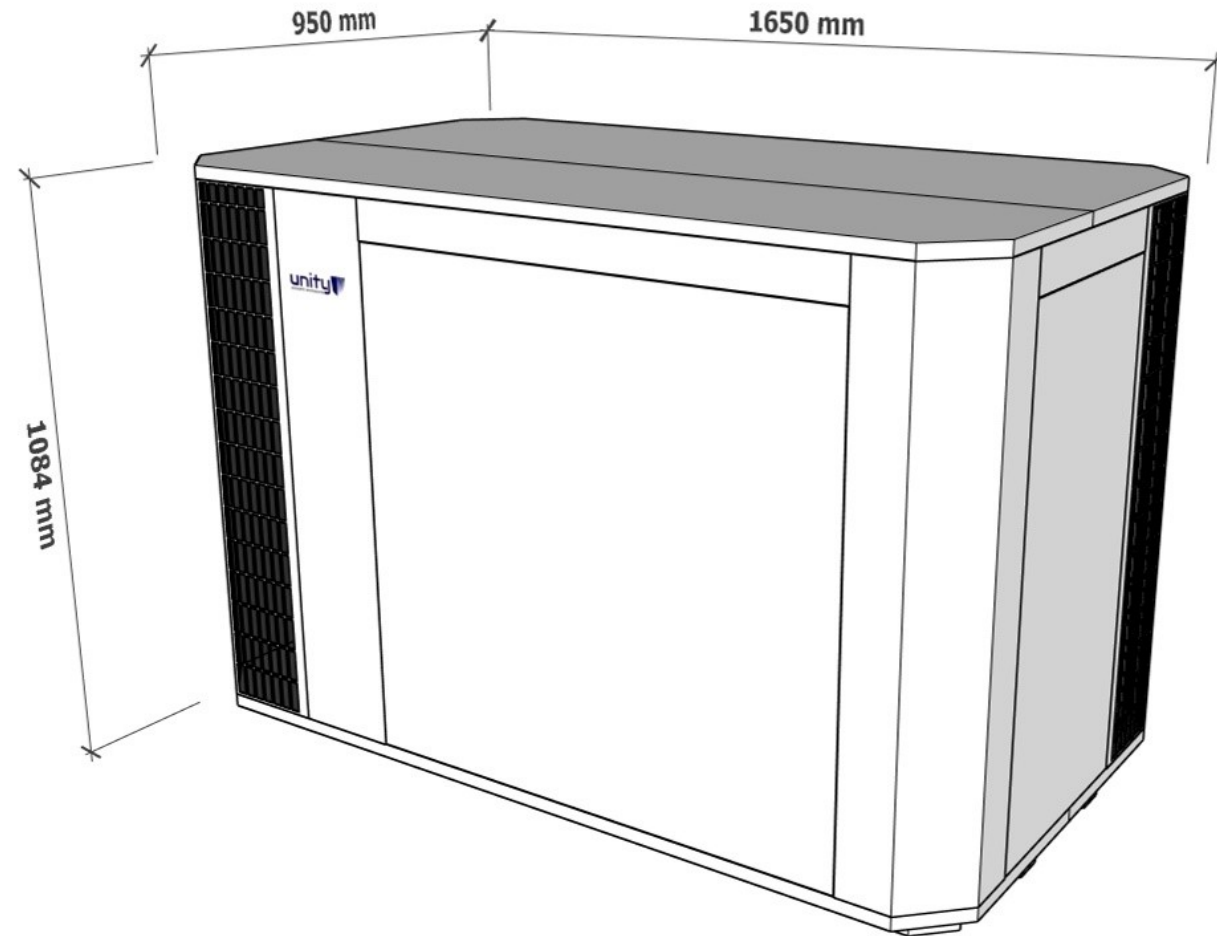

Environ Group Ltd

EG-Unity PLUS

30dB(A) Noise reduction provided through proprietary enclosure system with enhanced acoustic materials

Includes Full Frame Arrangement with AV Mounts, Condensate Drain Tray and Lockable Access Panels

ASHP Ventilation provided through separated panels—galvanised finish or powder coated

Handed configuration