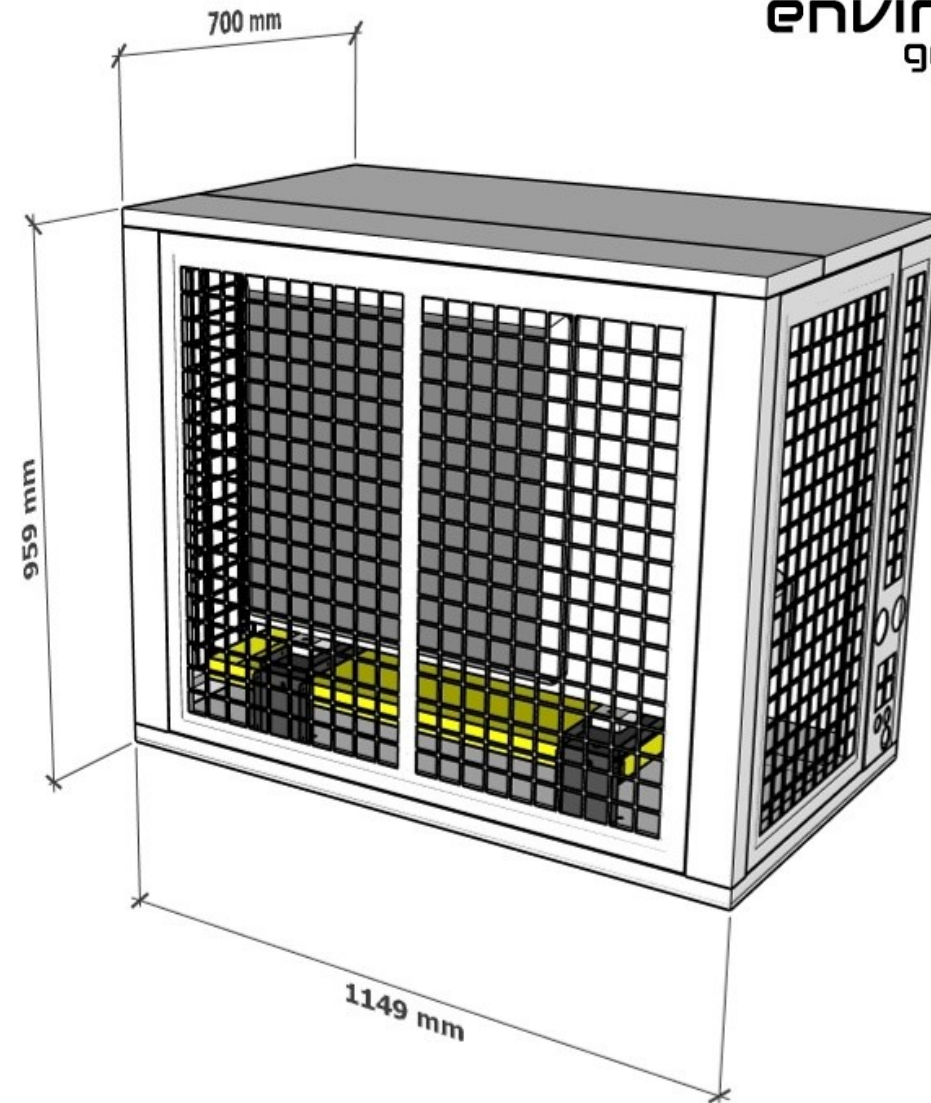

Acoustic Enclosure / Housing Range

Environ Group Ltd

EG-Secure

Basic Security Cage to protect the ASHP Plant

Includes Full Frame Arrangement with AV Mounts, Condensate Drain Tray and Lockable Access Panels

ASHP Ventilation provided through perforated panels—alternative hole profiles available—galvanised finish or powder coated

Environ Group Ltd

EG-Aesthetic

Enhanced Security type cage to protect the ASHP Plant

Includes Full Frame Arrangement with AV Mounts, Condensate Drain Tray and Lockable Access Panels

ASHP Ventilation provided through separated panels—open mesh to the sides and louvre panel to the front —galvanised finish or powder coated

Environ Group Ltd

EG-Sound Cover

6-8dB(A) Noise reduction provided the louvre panels

Includes Full Frame Arrangement with AV Mounts, Condensate Drain Tray and Lockable Access Panels

ASHP Ventilation provided through separated panels—galvanised finish or powder coated